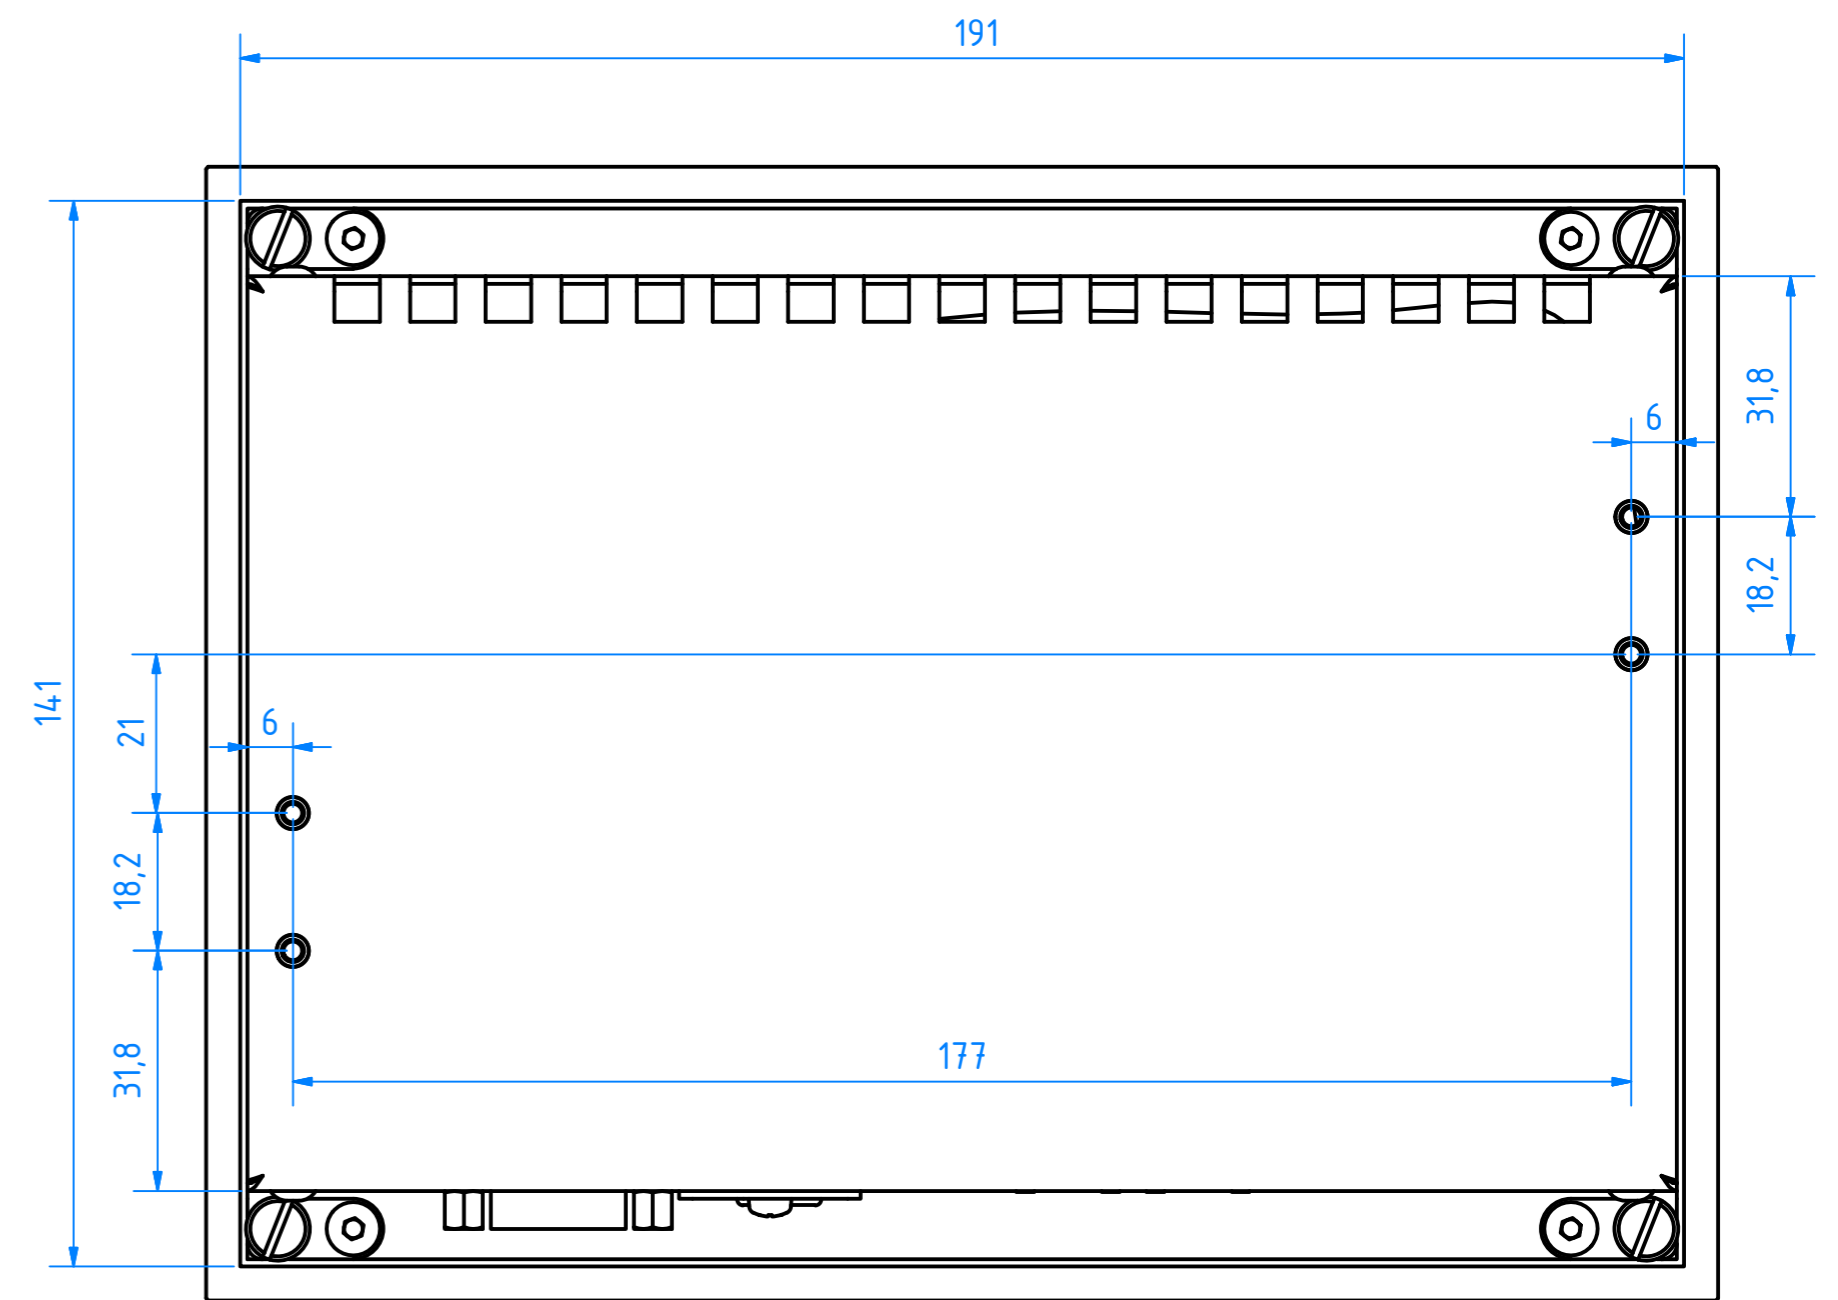

CP6606-0001-0020
main dimensions

front view

left view

rear view with install measure